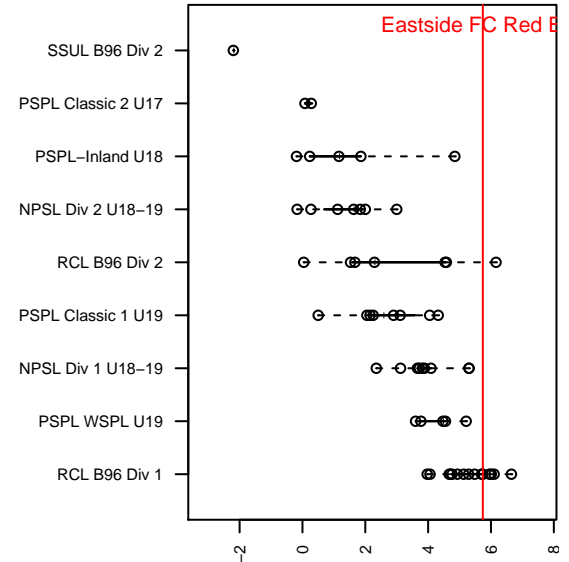

Eastside FC Red B97

Eastside FC
 Preston, WA
 B97 total strength=1823
 attack=47.7 defense=25.26
 fall league = RCL B96 Div 1

alt names used:
 Eastside FC B97 Red
 EASTSIDE FC B97 RED (WA)
 Eastside FC B97 Red A
 Eastside FC B97 Red A
 Eastside FC B97 Red A

Venues played:
 2014 Showcase of Champions U17 Red
 2015 Rainier Challenge Samba U18
 2015 Surf Cup Gold U18
 2015 RCL B96 Div 1
 2015 FWRL B97
 2015 WYS Championship B97
 2015 Portland Winter Showcase U18
 2015 PDT Phoenix Showcase – Red U19

**attack and defense variance (black dot)
relative to other teams
and top 10 in region**

**attack and defense rating
relative to others at age
and all opponents in last 13 months**

Performance relative to 13 month average