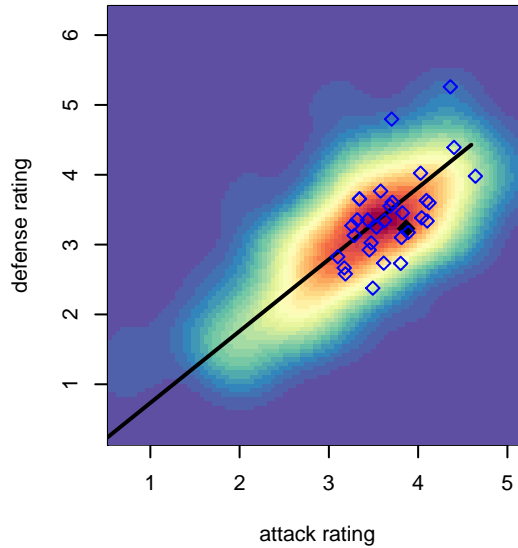

Eastside FC Red B97

Eastside FC
 Preston, WA
 B97 total strength=1823
 attack=47.7 defense=25.26
 fall league = RCL B96 Div 1

alt names used:
 Eastside FC B97 Red
 EASTSIDE FC B97 RED (WA)
 Eastside FC B97 Red A
 Eastside FC B97 Red A
 Eastside FC B97 Red A

**attack and defense variance (black dot)
relative to other teams
and top 10 in region**

**attack and defense rating
relative to others at age
and all opponents in last 13 months**

Performance relative to 13 month average