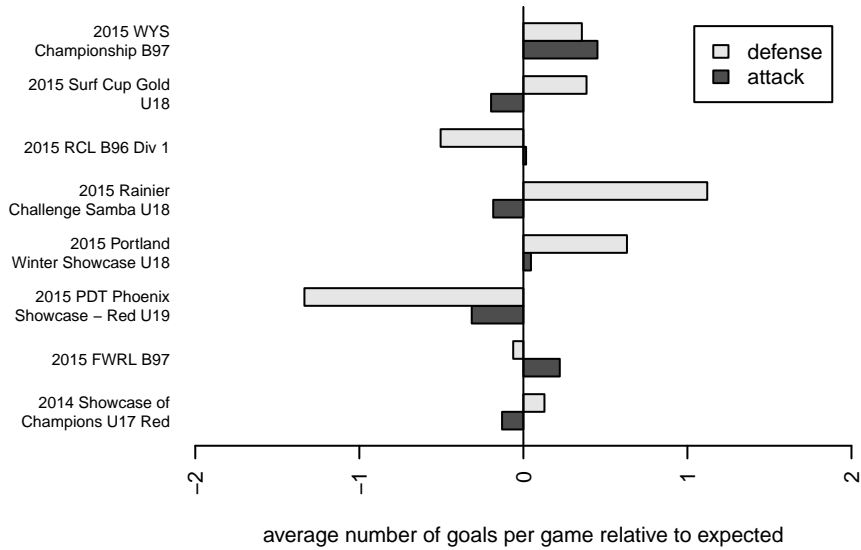

Eastside FC Red B97

Eastside FC
 Preston, WA
 B97 total strength=1823
 attack=47.7 defense=25.26
 fall league = RCL B96 Div 1

alt names used:
 Eastside FC B97 Red
 EASTSIDE FC B97 RED (WA)
 Eastside FC B97 Red A
 Eastside FC B97 Red A
 Eastside FC B97 Red A

Venues played:
 2014 Showcase of Champions U17 Red
 2015 Rainier Challenge Samba U18
 2015 Surf Cup Gold U18
 2015 RCL B96 Div 1
 2015 FWRL B97
 2015 WYS Championship B97
 2015 Portland Winter Showcase U18
 2015 PDT Phoenix Showcase – Red U19

**attack and defense variance (black dot)
relative to other teams
and top 10 in region**

**attack and defense rating
relative to others at age
and all opponents in last 13 months**

Performance relative to 13 month average