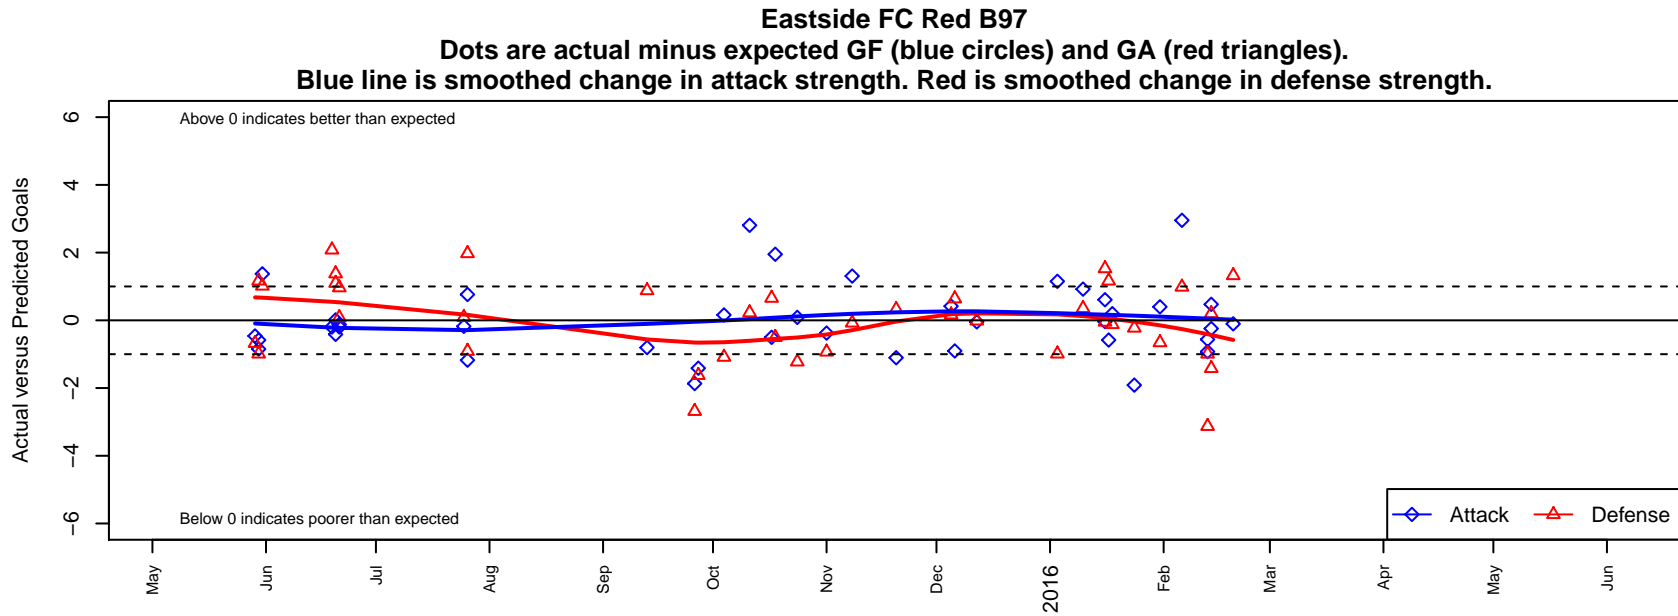

Eastside FC Red B97

Eastside FC
 Preston, WA
 B97 total strength=1823
 attack=47.7 defense=25.26
 fall league = RCL B96 Div 1

alt names used:
 Eastside FC B97 Red
 EASTSIDE FC B97 RED (WA)
 Eastside FC B97 Red A
 Eastside FC B97 Red A
 Eastside FC B97 Red A

**attack and defense variance (black dot)
relative to other teams
and top 10 in region**

**attack and defense rating
relative to others at age
and all opponents in last 13 months**

Performance relative to 13 month average