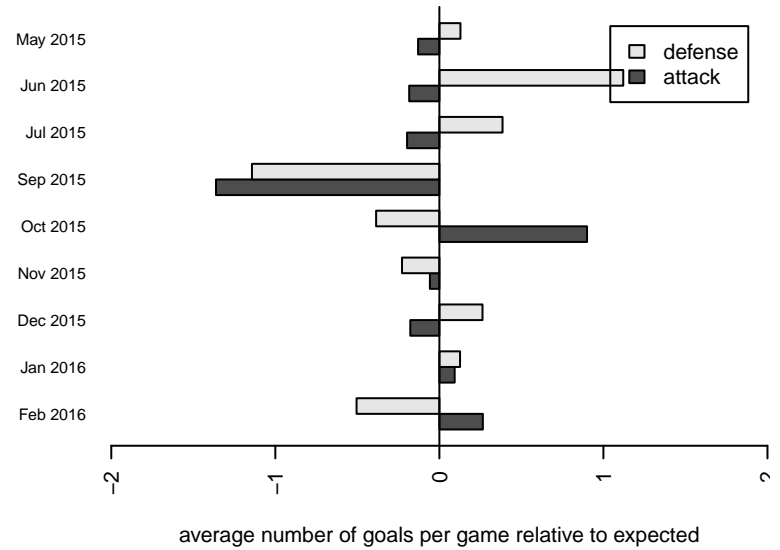

Performance relative to 13 month average